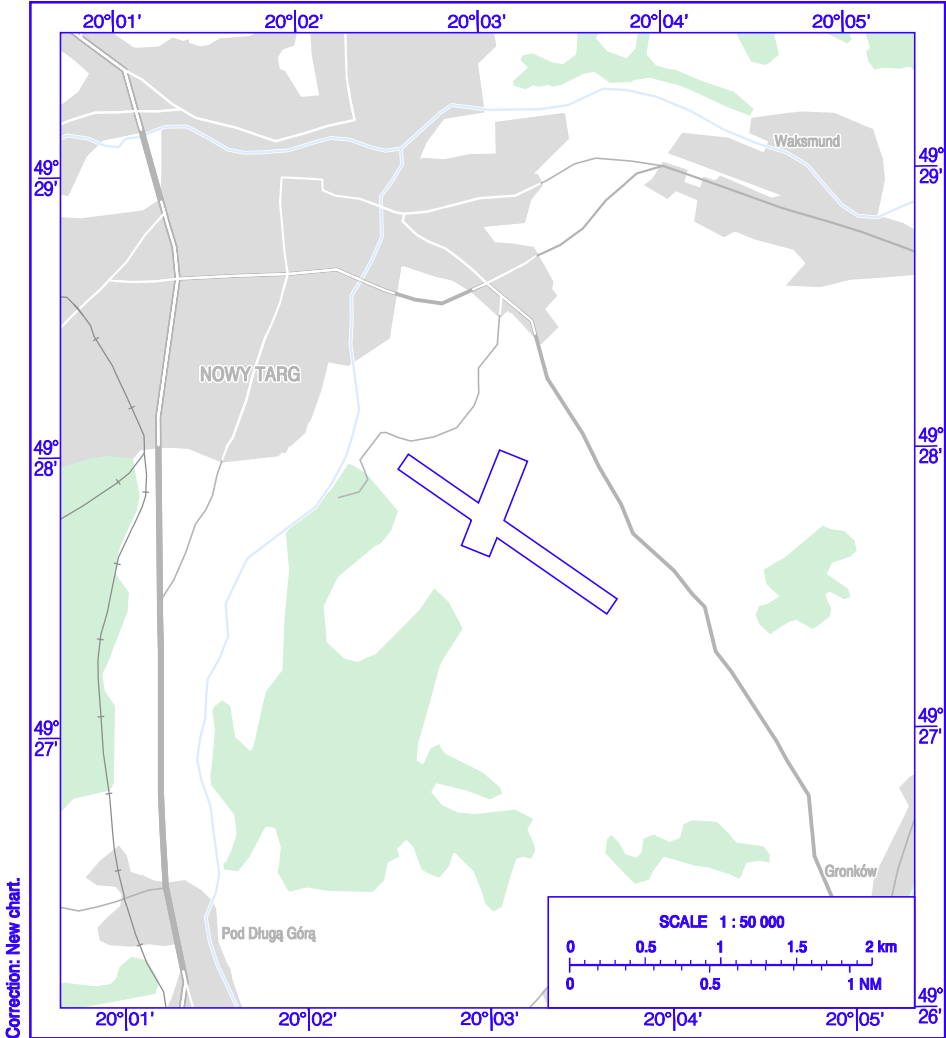

**VISUAL
OPERATION
CHART**

AD ELEV 628 m

RADIO 122.700
122.300

NOWY TARG

AERODROME MINIMA

AIRCRAFT TYPE	DAY		NIGHT	
	CEILING (m)	VISIBILITY (m)	CEILING (m)	VISIBILITY (m)
AEROPLANES	300	3000	800	5000
GLIDERS	300	3000	800	5000
HELICOPTERS	200	2000	500	5000